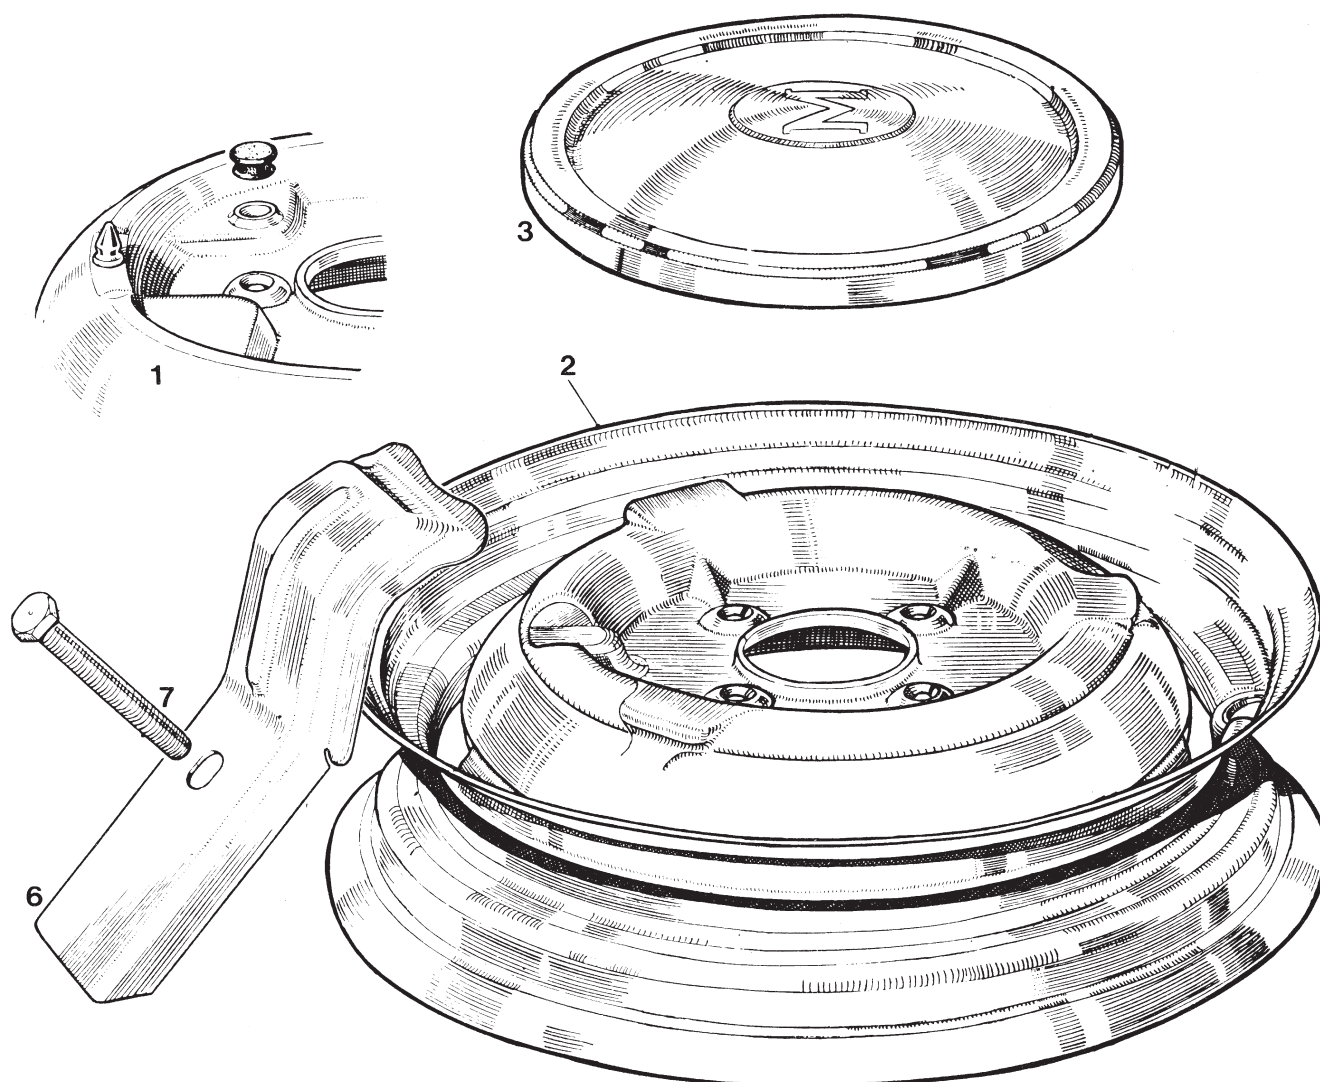

Part Number	ESM Order Ref.	Illus. No.	Description	Remarks
WHL102	WHL102R	1	Road wheel	Late 803cc
WHL103	WHL103R	2	Road wheel	948cc & 1098cc
WHL104	ACC118	3	Hubcap - 'M' - late - 8.75" diameter	Stainless
-	ACC118C	3	Hubcap - 'M' - late - 8.75" diameter	Chrome
WHL105A	SV122	3	Hubcap - 'M' - early - 8.5" diameter	Stainless
WHL108	WHL108	6	Clamp - spare wheel	948cc & 1098cc
-	WHL108AR	6	Clamp - spare wheel	MM & 803cc
WHL109	WHL109	7	Screw - clamp	

Tools

JCK101	JCK101R	-	Jack
JCK102	JCK102R	-	Wheel brace/starting handle
JCK103	JCK103	-	Hub cap remover